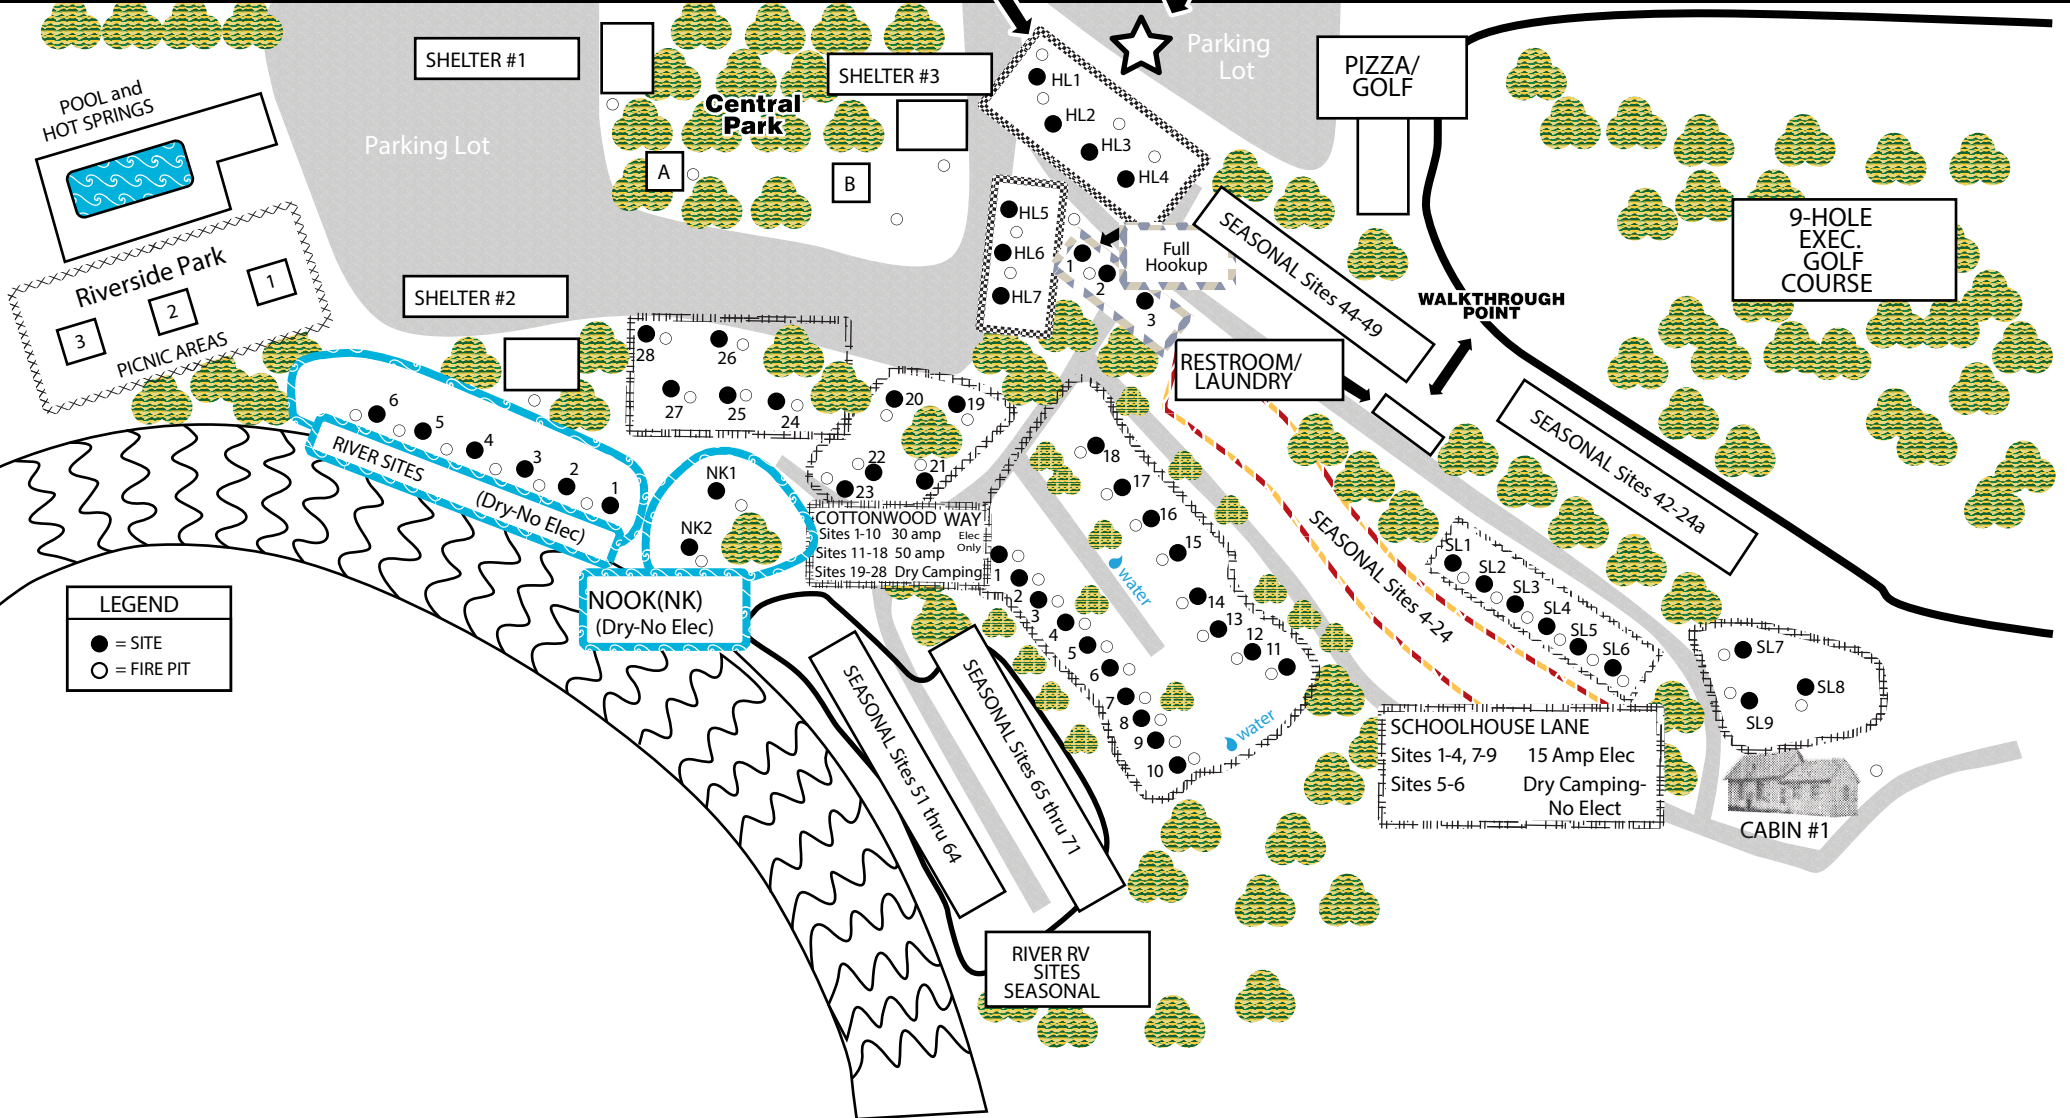

# HEISE FACILITIES MAP

RV PARK OFFICE  
PIZZA

(208) 538-7944 Ext4  
(208) 538-7312 Ext3

POOL/HOT SPRINGS  
GOLF

(208) 538-7312  
(208) 538-7327

STUDIO CABINS 3 4 5 6

HEISE HILLS RV SITES (30/50 AMP Elec)  
HH1 HH2 HH3 HH4 HH5 HH6 HH7 HH8 HH9 HH10 HH11 HH12 HH13 HH14

Howard's Lane  
Sites 1-2 Elec only 15 amp  
Sites 3-7 Dry-No Elec

RV Office  
Store

HEISE-KELLY CANYON ROAD

LEGEND  
● = SITE  
○ = FIRE PIT

SCHOOLHOUSE LANE  
Sites 1-4, 7-9 15 Amp Elec  
Sites 5-6 Dry Camping-  
No Elec

CABIN #1